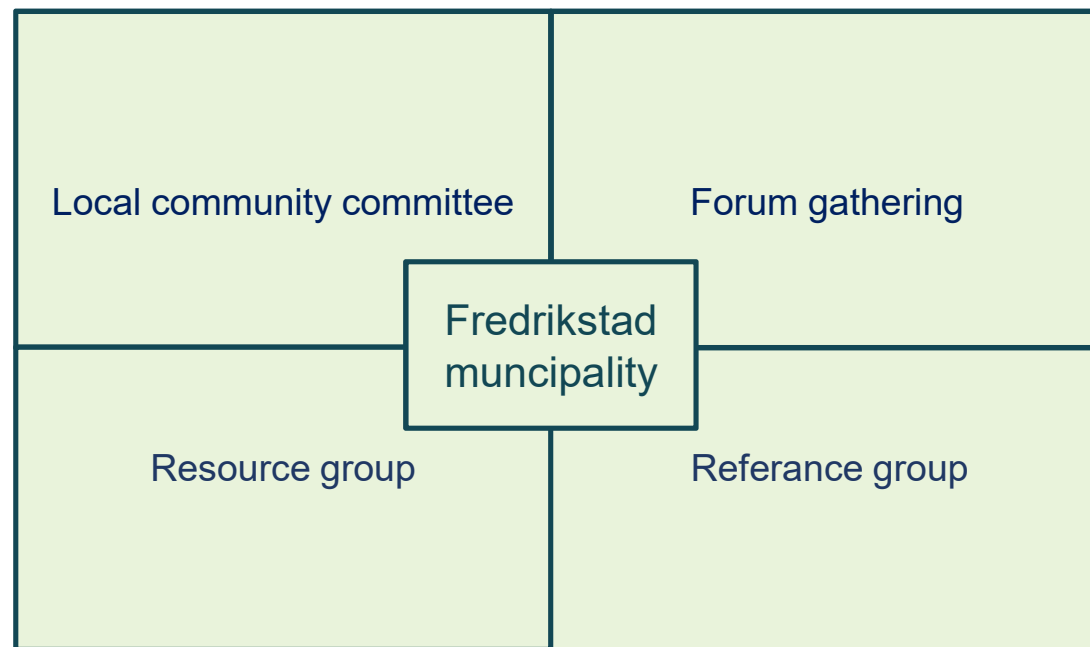

The future is NOW!