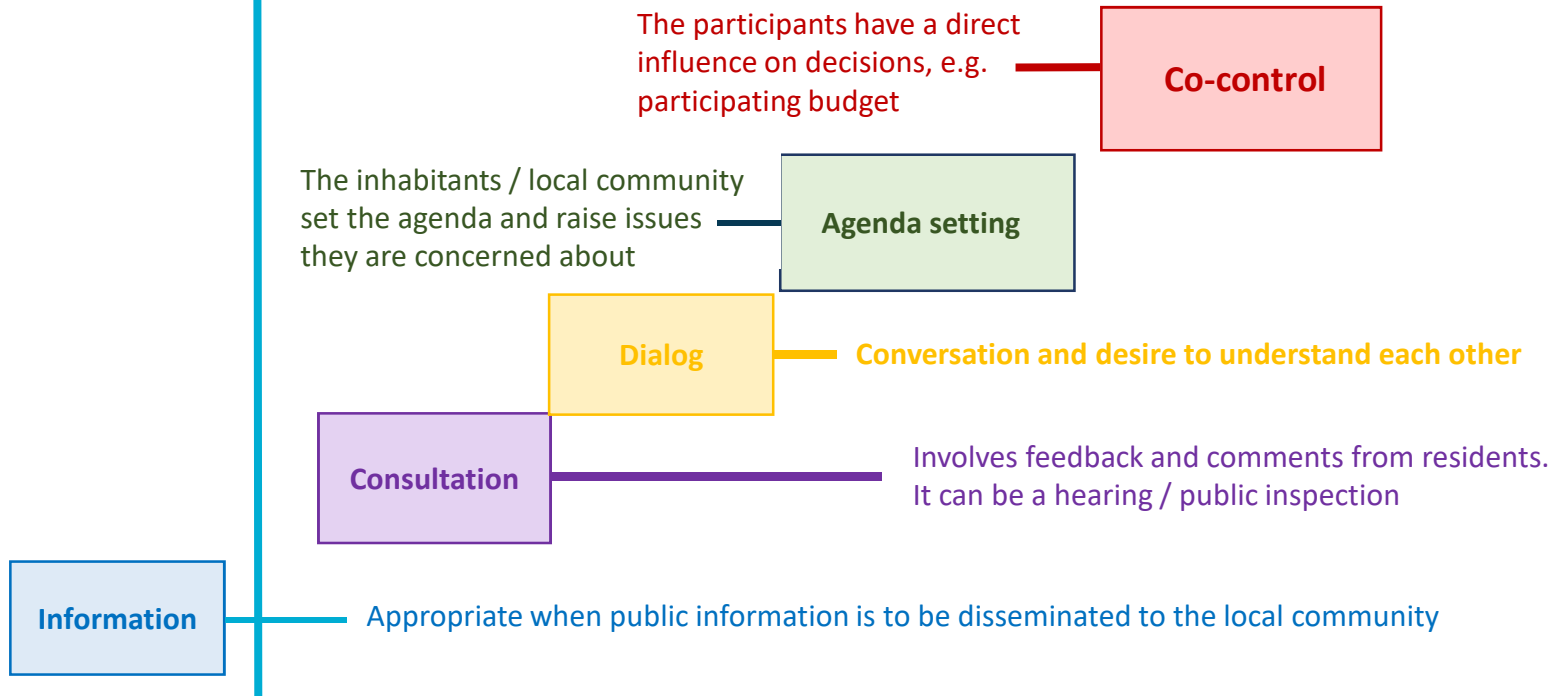

# The local committee

- Closely linked to the municipality
- Gets funding
- Consultation
- - community plan
  - area plan
  - plan initiative
  - zoning plan
  - regulations
- Write reports from meetings
- Distributed to politicians and administration
- Coordinators
- Citizen dialogue handbook

The local community model in Fredrikstad  
(lokalsamfunnsmodellen)

---

**Local community committee**  
- a tool for citizen involvement,  
co-creation and  
democracy development

# The future is NOW!

---

One-way communication

Two-way communication

## Handbook in citizen dialogue